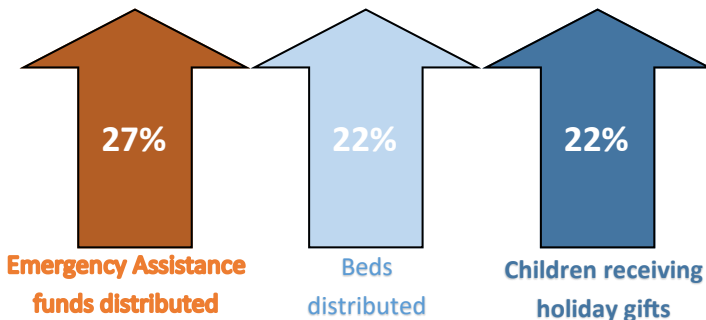

594 children received holiday gifts

64 families received Emergency Assistance

479 children received new school supplies & backpacks

79 people received beds

dozens of families referred to **community partners** for additional resources

More than 1,700 people served in 2018

MEASURED GROWTH

COMMUNITY PROFILE

- 16% of Dublin students (more than 2,600 children) are considered economically disadvantaged.
- 21% of the population speaks a native language other than English.
- 19% of female-headed families with children live below the poverty level.
- 4,700 households live on less than \$35,000 annually.